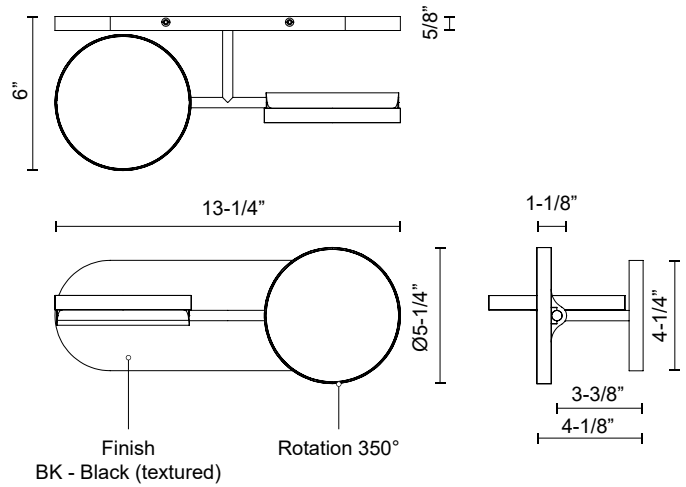

**SPECIFICATION DETAILS**

<b>Fixture Dimensions</b>	L13-1/4" x H5-1/4" x E6"
<b>Light Source</b>	LED with DC Driver
<b>Wattage</b>	14W
<b>Total Lumens</b>	1270lm
<b>Delivered Lumens</b>	1040lm
<b>Voltage</b>	120V
<b>Color Temperature</b>	3000K
<b>CRI (Ra)</b>	90CRI
<b>Optional Color Temps</b>	2700K - 5000K Available, Minimum Order Quantities Apply
<b>LED Rated Life</b>	50,000 hours
<b>Dimming</b>	100% - 10%, TRIAC or ELV Dimmer (Not Included)
<b>Diffuser Details</b>	Acrylic Light Guide
<b>Location</b>	Damp
<b>Mounting Style</b>	All Orientation; Wall;
<b>CEC Title 24 JA8</b>	Yes, JA8-2022
<b>Canopy Dimensions</b>	L13-1/4" x H4-1/4" x E5/8"
<b>Paint Finish</b>	BK02
<b>Finish Option(s)</b>	Black